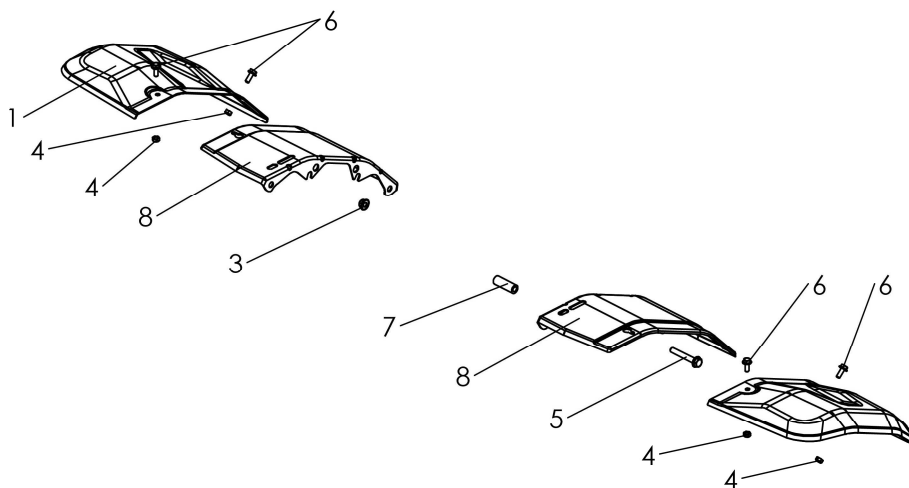

Rep N°	Ref.	Désignation	Description	Qté
1	3002181304	TOLE ADD ACIER F1401 ROUGE RAL 3001	ADDITIONAL TINE GUARD RED RAL 3001	2
1	3002182004	TOLE ADD ACIER F1401 VERT RAL 6029	ADDITIONAL TINE GUARD GREEN RAL 6029	2
1	3002180604	TOLE ADD ACIER F1401 GRIS RAL 627	ADDITIONAL TINE GUARD GREY RAL 627	2
1	3002180504	TOLE ADD ACIER F1401 GRIS RAL 8120	ADDITIONAL TINE GUARD GREY RAL 8120	2
2	0503000094	ETIQ. "SECURITE 6 LOGOS" CE	STICKER SECURITY	1
3	0300210805	ECROU BDR HM8 EMB LISSE DIN6927	SCREW BDR HM8 SMOOTH BASE DIN6927	1
4	0300210602	ECROU FREIN M 6 Z DIN 985-8	BLOCKING NUT M 6 Z	4
5	0300010837	VIS H 8x55 Z EMB CR DIN 6921 CL 6.8 FILETAGE PARTIEL	SCREW H 8x55 Z DIN 6921 NOTCHED SHOULDER CL 6.8	1
6	0300010609	VIS H 6x16 Z EMB CR DIN 6921	SCREW HM 6x16 Z NOTCHED SHOULD	4
7	0302020225	ENTR. 14x8.2x41 Z	Spacer Ø8.2 x Ø14 x41	1
8	3002001332	TOLE PROTECTION M1401 ROUGE RAL3001	TINE GUARD M1201 RED RAL3001	2
8	3002000532	TOLE PROTECTION M1401 GRIS (8120)	TINE GUARD M1201 GREY (8120)	2
8	3002000332	TOLE PROTECTION M1401 NOIR RAL9005	TINE GUARD M1201 BLACK RAL9005	2

30_Tôles protectionF1401-ARO