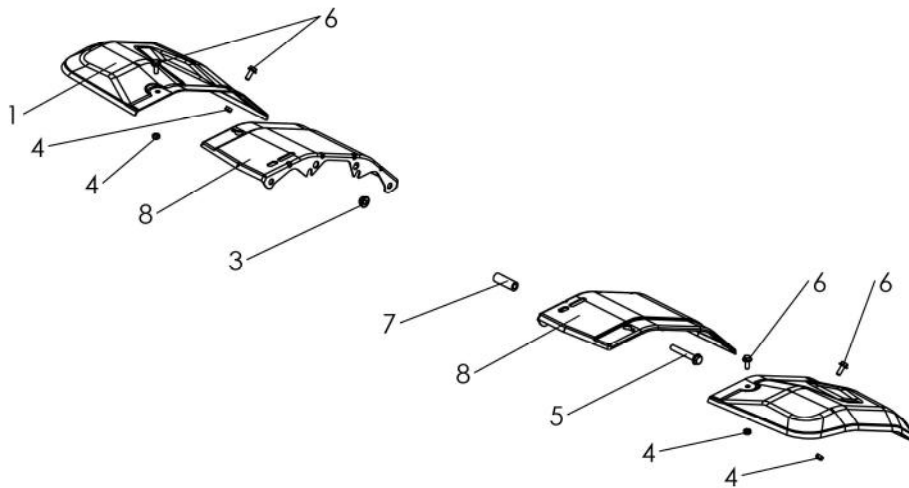

Rep N°	Ref.	Désignation	Description	Qté
1	3002181304	TOLE ADD ACIER F1401 ROUGE RAL 3001	ADDITIONAL TINE GUARD RED RAL 3001	2
1	3002182004	TOLE ADD ACIER F1401 VERT RAL 6029	ADDITIONAL TINE GUARD GREEN RAL 6029	2
1	3002180604	TOLE ADD ACIER F1401 GRIS RAL 627	ADDITIONAL TINE GUARD GREY RAL 627	2
1	3002180504	TOLE ADD ACIER F1401 GRIS RAL 8120	ADDITIONAL TINE GUARD GREY RAL 8120	2
2	0503000094	ETIQ. "SECURITE 6 LOGOS" CE	STICKER SECURITY	1
3	0300210805	ECROU BDR HM8 EMB LISSE DIN6927	SCREW BDR HM8 SMOOTH BASE DIN6927	1
4	0300210602	ECROU FREIN M 6 Z DIN 985-8	BLOCKING NUT M 6 Z	4
5	0300010837	VIS H 8x55 Z EMB CR DIN 6921 CL 6.8 FILETAGE PARTIEL	SCREW H 8x55 Z DIN 6921 NOTCHED SHOULDER CL 6.8	1
6	0300010609	VIS H 6x16 Z EMB CR DIN 6921	SCREW HM 6x16 Z NOTCHED SHOULD	4
7	0302020225	ENTR. 14x8.2x41 Z	Spacer Ø8.2 x Ø14 x41	1
8	3002001332	TOLE PROTECTION M1401 ROUGE RAL3001	TINE GUARD M1201 RED RAL3001	2
8	3002000532	TOLE PROTECTION M1401 GRIS (8120)	TINE GUARD M1201 GREY (8120)	2
8	3002000332	TOLE PROTECTION M1401 NOIR RAL9005	TINE GUARD M1201 BLACK RAL9005	2

30_Toles protectionF1401-ARO