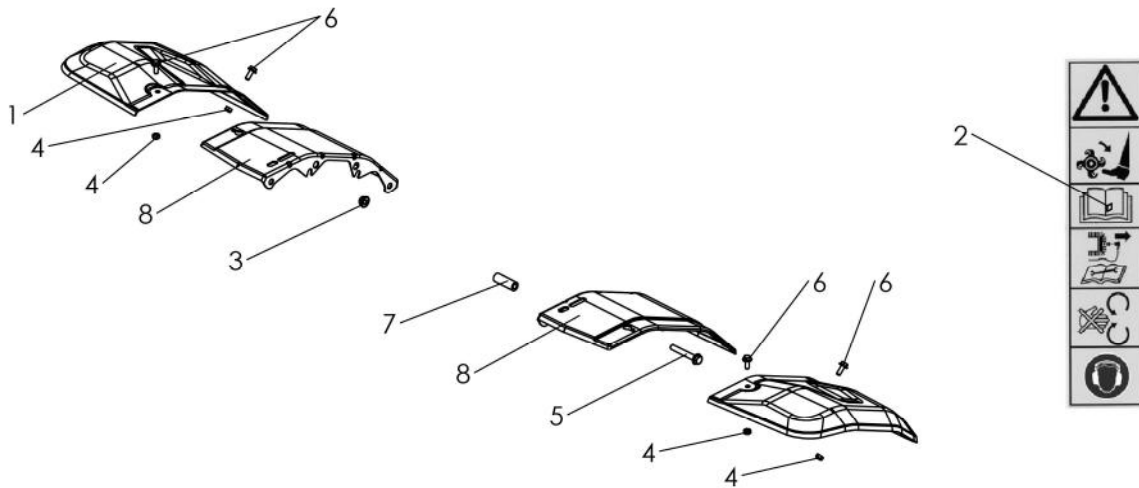

Rep N°	Ref.	Désignation	Description	Qté
1	3002181304	TOLE ADD ACIER F1401 ROUGE RAL 3001	ADDITIONAL TINE GUARD RED RAL 3001	2
1	3002182004	TOLE ADD ACIER F1401 VERT RAL 6029	ADDITIONAL TINE GUARD GREEN RAL 6029	2
1	3002180604	TOLE ADD ACIER F1401 GRIS RAL 627	ADDITIONAL TINE GUARD GREY RAL 627	2
1	3002180504	TOLE ADD ACIER F1401 GRIS RAL 8120	ADDITIONAL TINE GUARD GREY RAL 8120	2
2	0503000094	ETIQ. "SECURITE 6 LOGOS" CE	STICKER SECURITY	1
3	0300210805	ECROU BDR HM8 EMB LISSE DIN6927	SCREW BDR HM8 SMOOTH BASE DIN6927	1
4	0300210602	ECROU FREIN M 6 Z DIN 985-8	BLOCKING NUT M 6 Z	4
5	0300010837	VIS H 8x55 Z EMB CR DIN 6921 CL 6.8 FILETAGE PARTIEL	SCREW H 8x55 Z DIN 6921 NOTCHED SHOULDER CL 6.8	1
6	0300010609	VIS H 6x16 Z EMB CR DIN 6921	SCREW HM 6x16 Z NOTCHED SHOULD	4
7	0302020225	ENTR. 14x8.2x41 Z	Spacer Ø8.2 x Ø14 x41	1
8	3002001332	TOLE PROTECTION M1401 ROUGE RAL3001	TINE GUARD M1201 RED RAL3001	2
8	3002000532	TOLE PROTECTION M1401 GRIS (8120)	TINE GUARD M1201 GREY (8120)	2
8	3002000332	TOLE PROTECTION M1401 NOIR RAL9005	TINE GUARD M1201 BLACK RAL9005	2

30_Toles protectionF1401-ARO